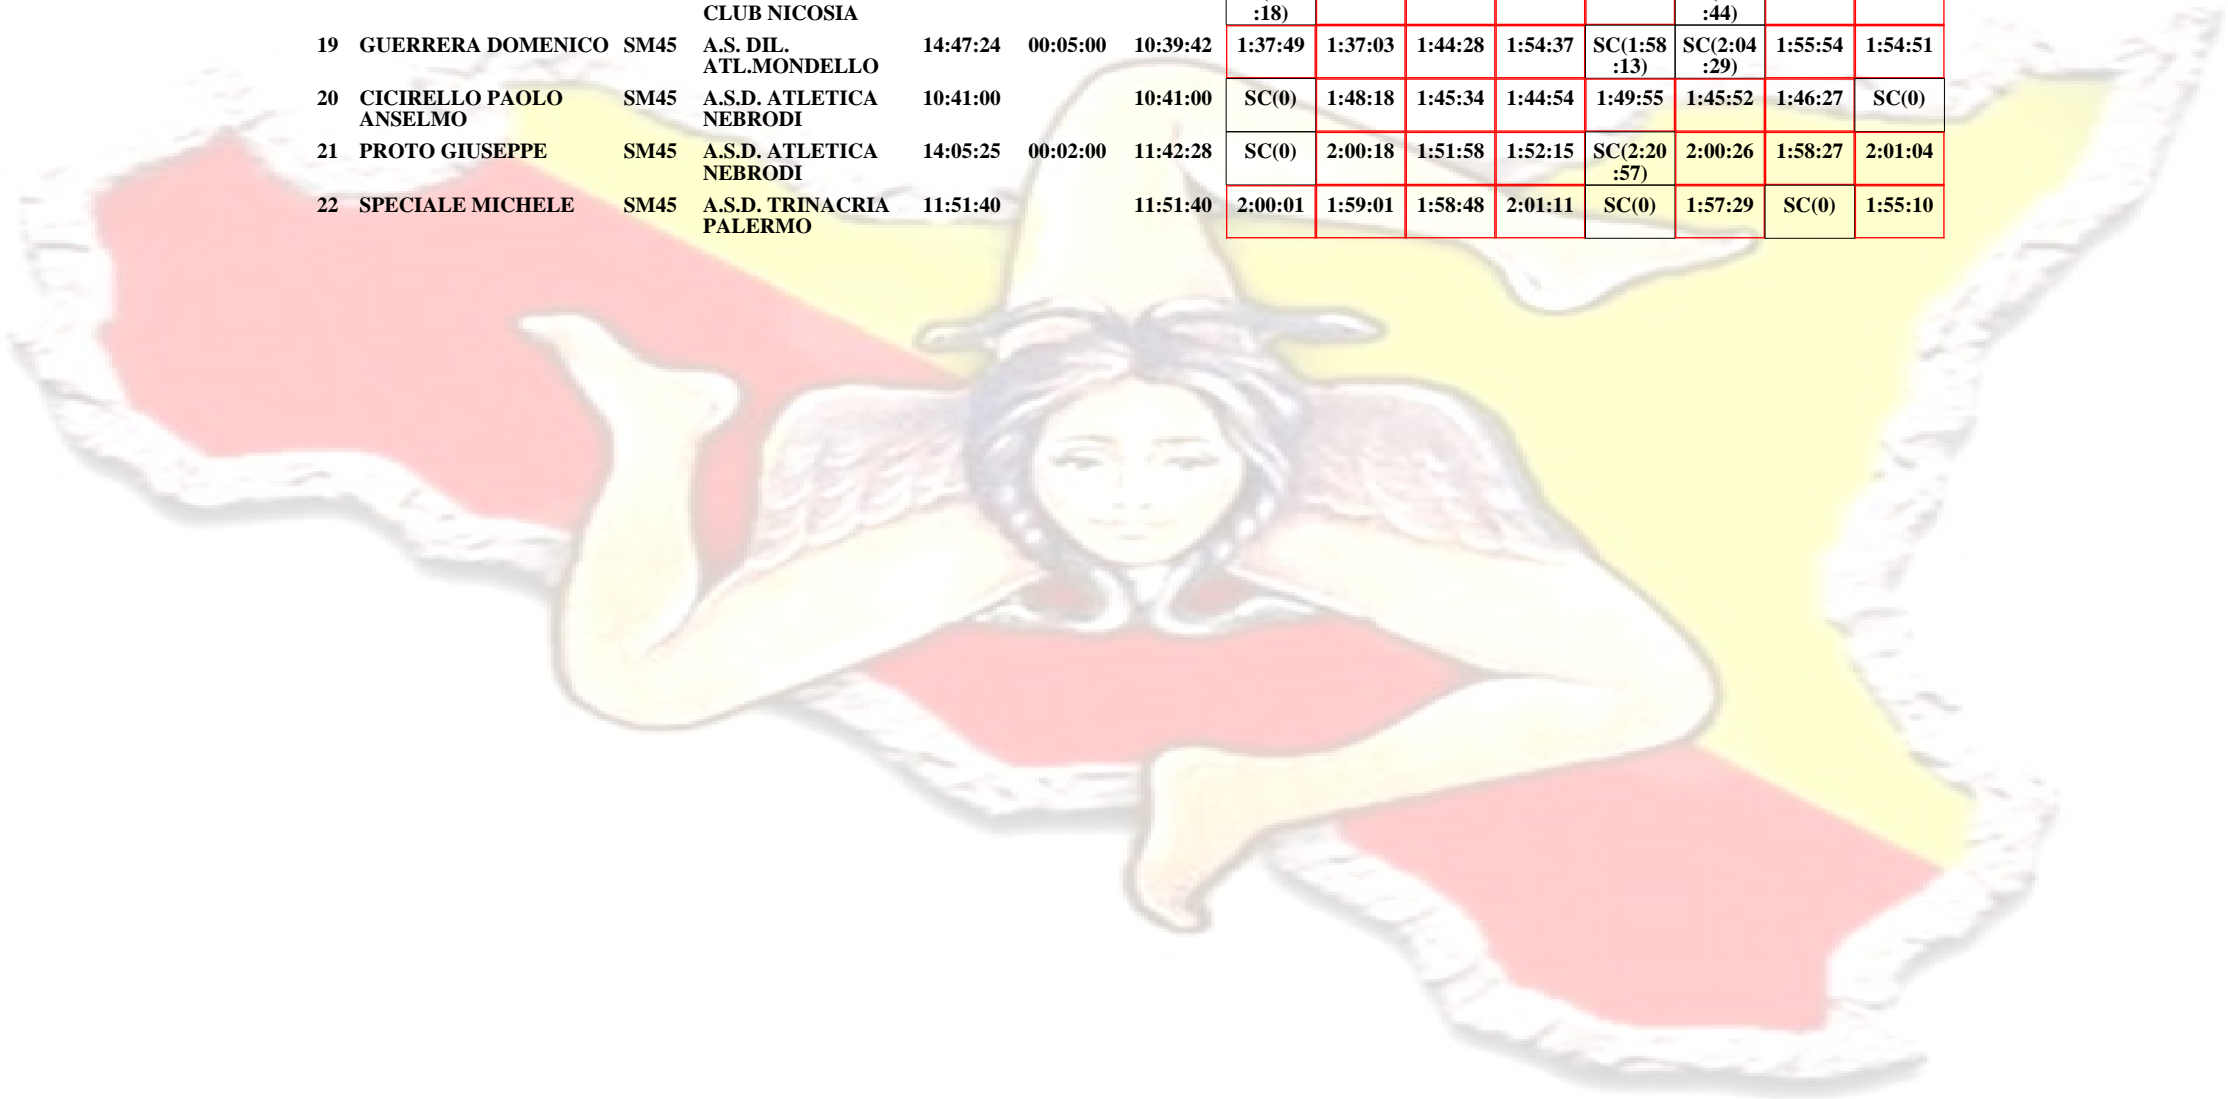

16	CALDERONE ANDREA	SM45	A.S.D. FLORIDIA RUNNING	12:14:16	00:02:00	10:23:30	SC(1:48:46)	SC(0)	1:47:12	1:43:22	1:44:28	1:46:42	1:41:33	1:42:13
17	CARBONELLO LEONARDO	SM45	PODISTICA SALEMITANA	14:32:08	00:05:00	10:32:07	1:46:41	SC(2:02:03)	SC(1:52:58)	1:48:36	1:48:59	1:47:28	1:42:21	1:43:02
18	MAGGIO FILIPPO	SM45	A.S. DIL. TALIN CLUB NICOSIA	14:29:31	00:05:00	10:37:29	SC(1:50:18)	1:47:11	1:47:05	1:49:10	1:43:00	SC(1:56:44)	1:46:54	1:49:09
19	GUERRERA DOMENICO	SM45	A.S. DIL. ATL.MONDELLO	14:47:24	00:05:00	10:39:42	1:37:49	1:37:03	1:44:28	1:54:37	SC(1:58:13)	SC(2:04:29)	1:55:54	1:54:51
20	CICIRELLO PAOLO ANSELMO	SM45	A.S.D. ATLETICA NEBRODI	10:41:00		10:41:00	SC(0)	1:48:18	1:45:34	1:44:54	1:49:55	1:45:52	1:46:27	SC(0)
21	PROTO GIUSEPPE	SM45	A.S.D. ATLETICA NEBRODI	14:05:25	00:02:00	11:42:28	SC(0)	2:00:18	1:51:58	1:52:15	SC(2:20:57)	2:00:26	1:58:27	2:01:04
22	SPECIALE MICHELE	SM45	A.S.D. TRINACRIA PALERMO	11:51:40		11:51:40	2:00:01	1:59:01	1:58:48	2:01:11	SC(0)	1:57:29	SC(0)	1:55:10